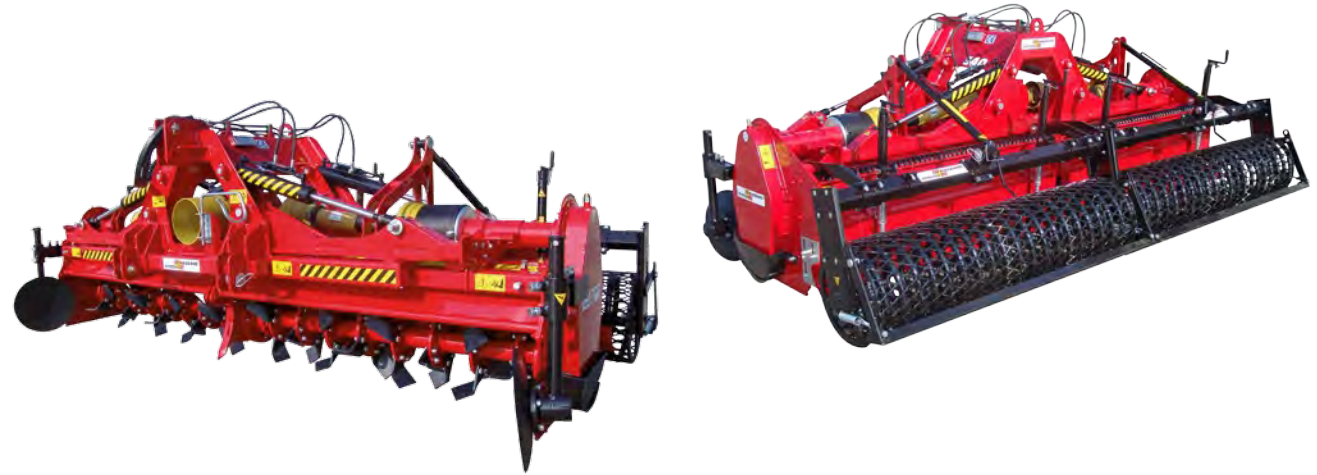

# STONE BURIER WITH REAR ROLLER TYPE MEGA

For tractors from 140 to 240 HP

Built with a working width from 360 to 500 cm, required power from 140 to 240 HP and working depth from 15 to 30 cm.

ROTOSTONE MEGA is a series of folding stones and clods buriers for medium-large horticultural companies. The use of high flexibility materials and the special design of the central frame allow to contain the machine's weight and to keep a high quality standard.

All these features allow to use medium-high powers tractors with working widths bigger than the standard ones.

Designed to work in soils with stones that have a diameter from 20 to 25 cm.

MEGA	TYPE									
		cm	cm	mm	N°	rpm	Hp	mm	Kg	cm
	<b>360 MEGA</b>	360	400	520	72/108	280	140-160	480	2560	15/30
	<b>420 MEGA</b>	420	460	520	80/120	280	160-170	480	2710	15/30
	<b>460 MEGA</b>	460	500	520	88/132	280	170-180	480	2940	15/30
	<b>500 MEGA</b>	500	540	520	96/144	280	180-240	480	3120	15/30